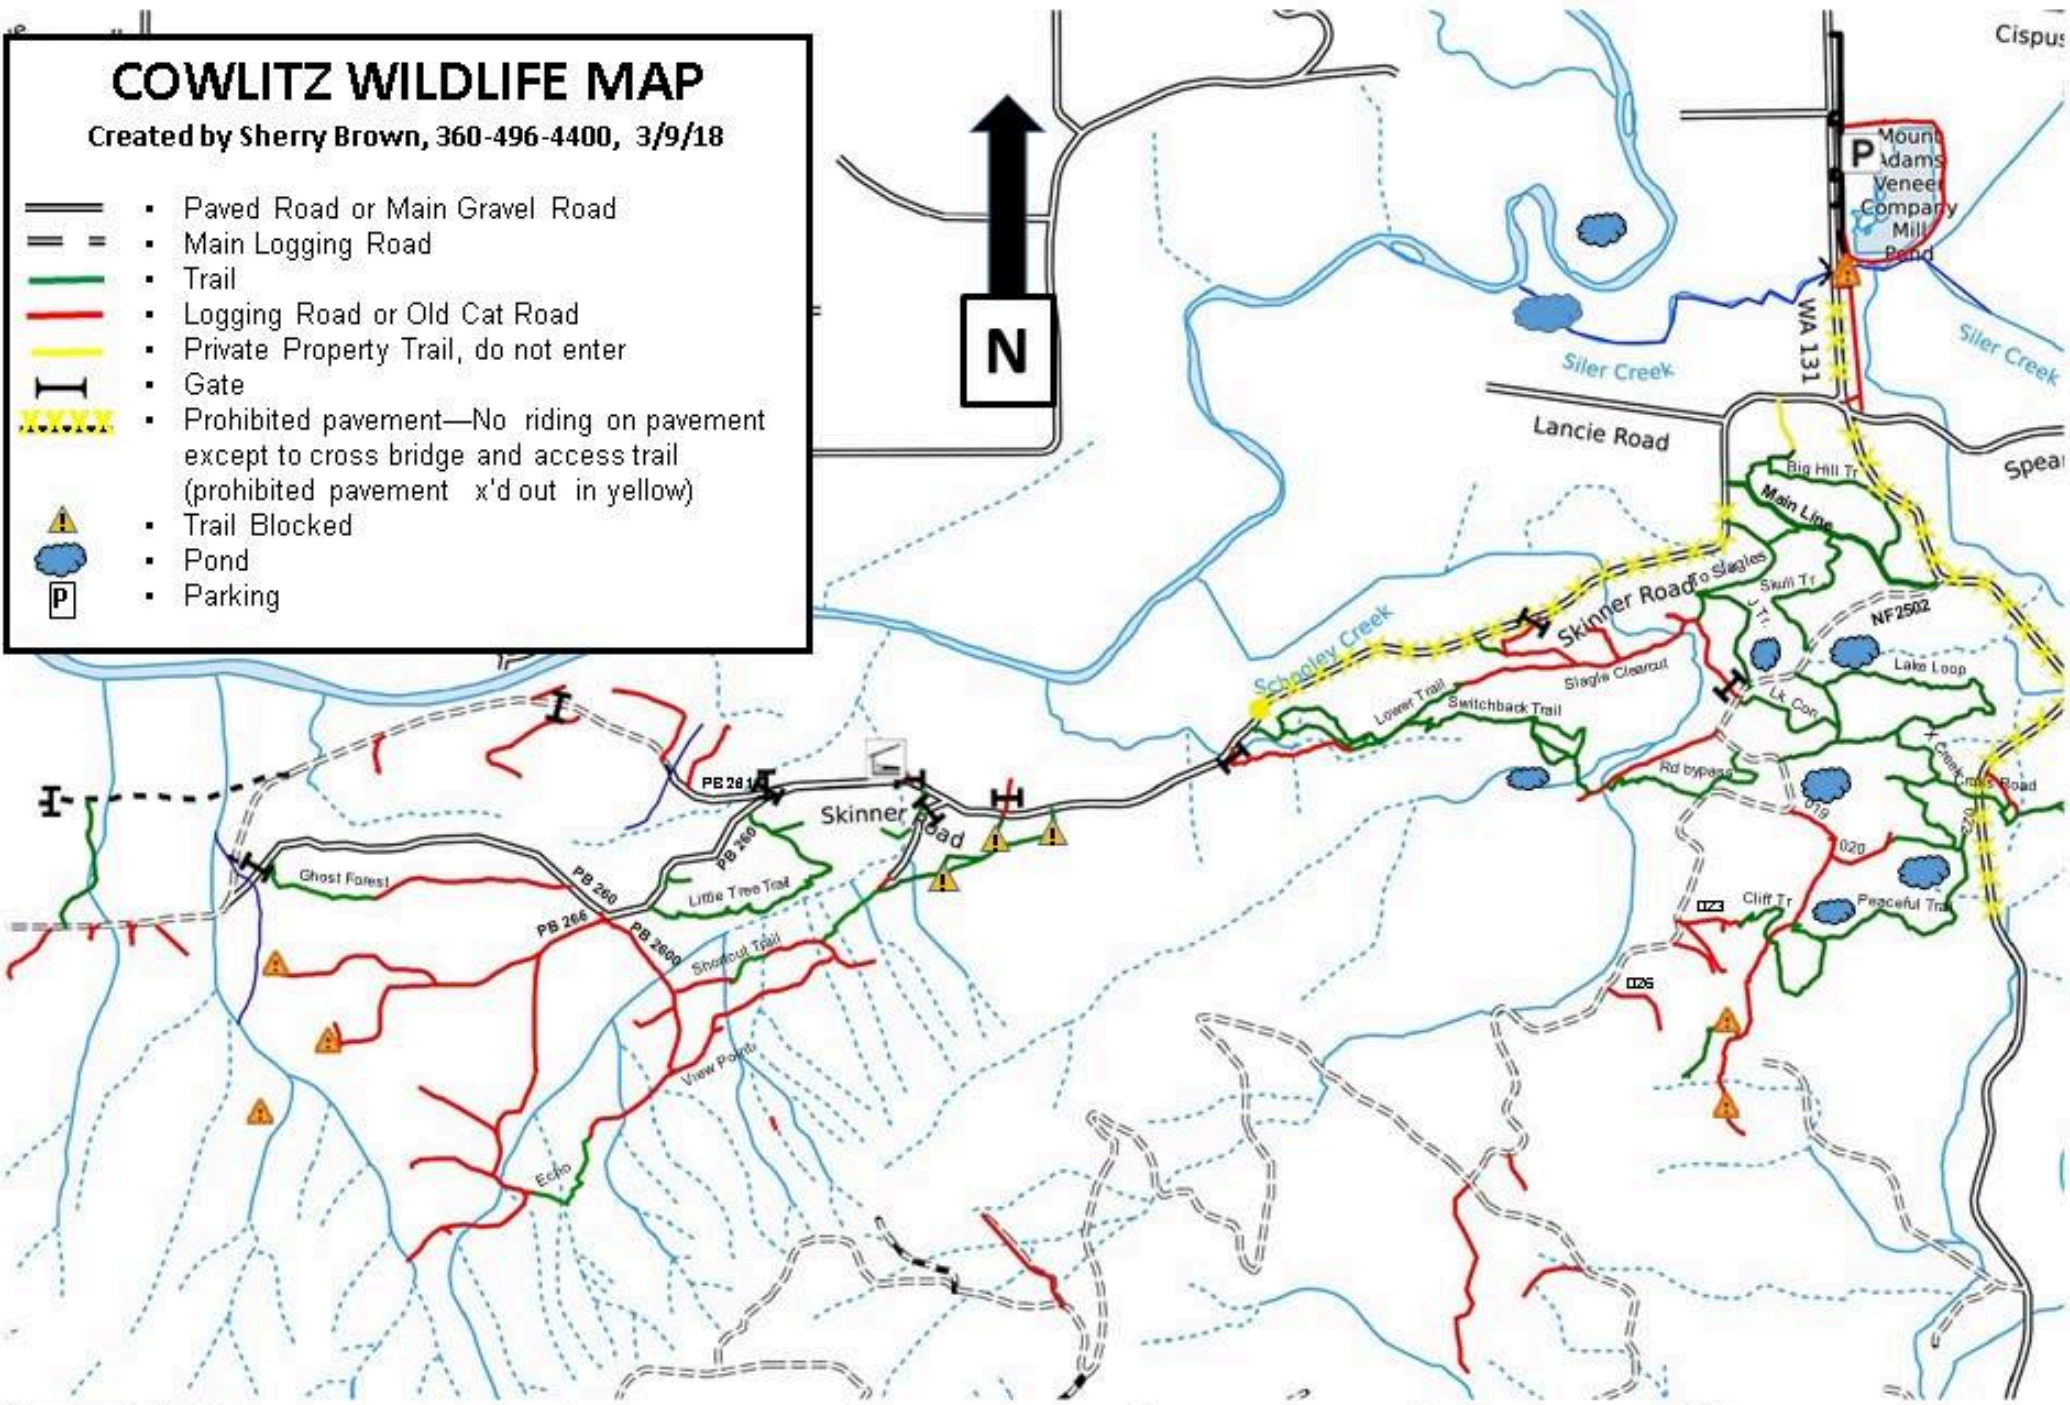

COWLITZ WILDLIFE MAP

Created by Sherry Brown, 360-496-4400, 3/9/18

-  Paved Road or Main Gravel Road
-  Main Logging Road
-  Trail
-  Logging Road or Old Cat Road
-  Private Property Trail, do not enter
-  Gate
-  Prohibited pavement—No riding on pavement except to cross bridge and access trail (prohibited pavement x'd out in yellow)
-  Trail Blocked
-  Pond
-  Parking

Mercator Projection
WGS84
USNG Zone 10TES
CalTopo.com