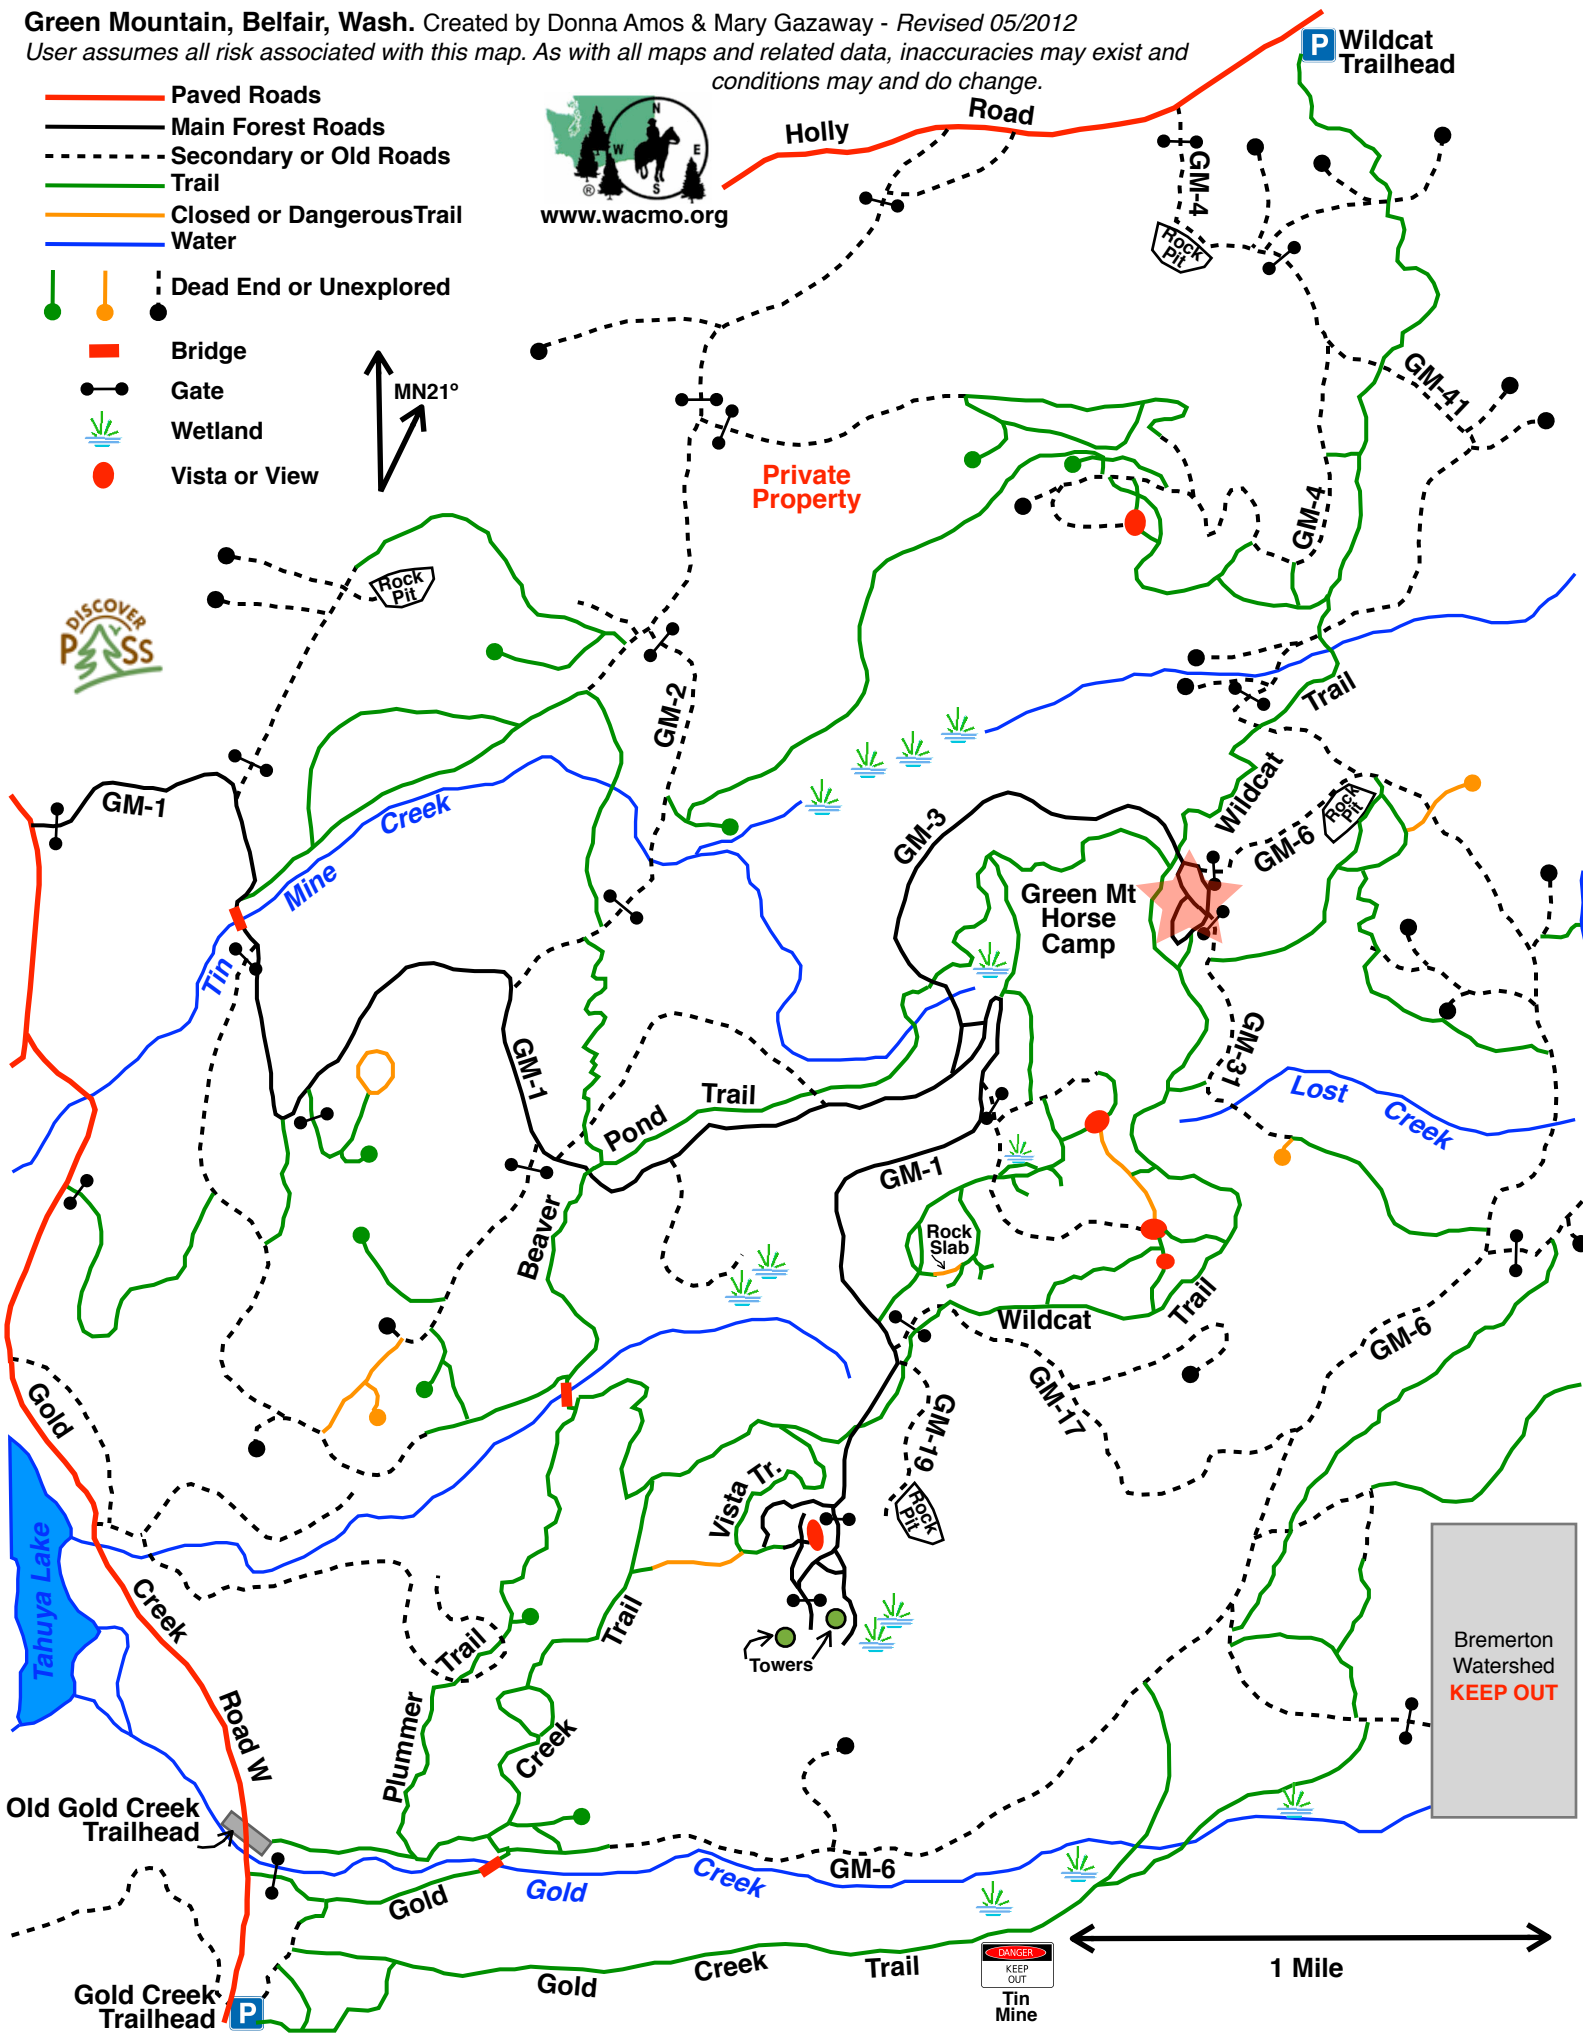

User assumes all risk associated with this map. As with all maps and related data, inaccuracies may exist and conditions may and do change.

- Paved Roads
- Main Forest Roads
- Secondary or Old Roads
- Trail
- Closed or Dangerous Trail
- Water
- Dead End or Unexplored
- Bridge
- Gate
- Wetland
- Vista or View

Bremerton Watershed
KEEP OUT